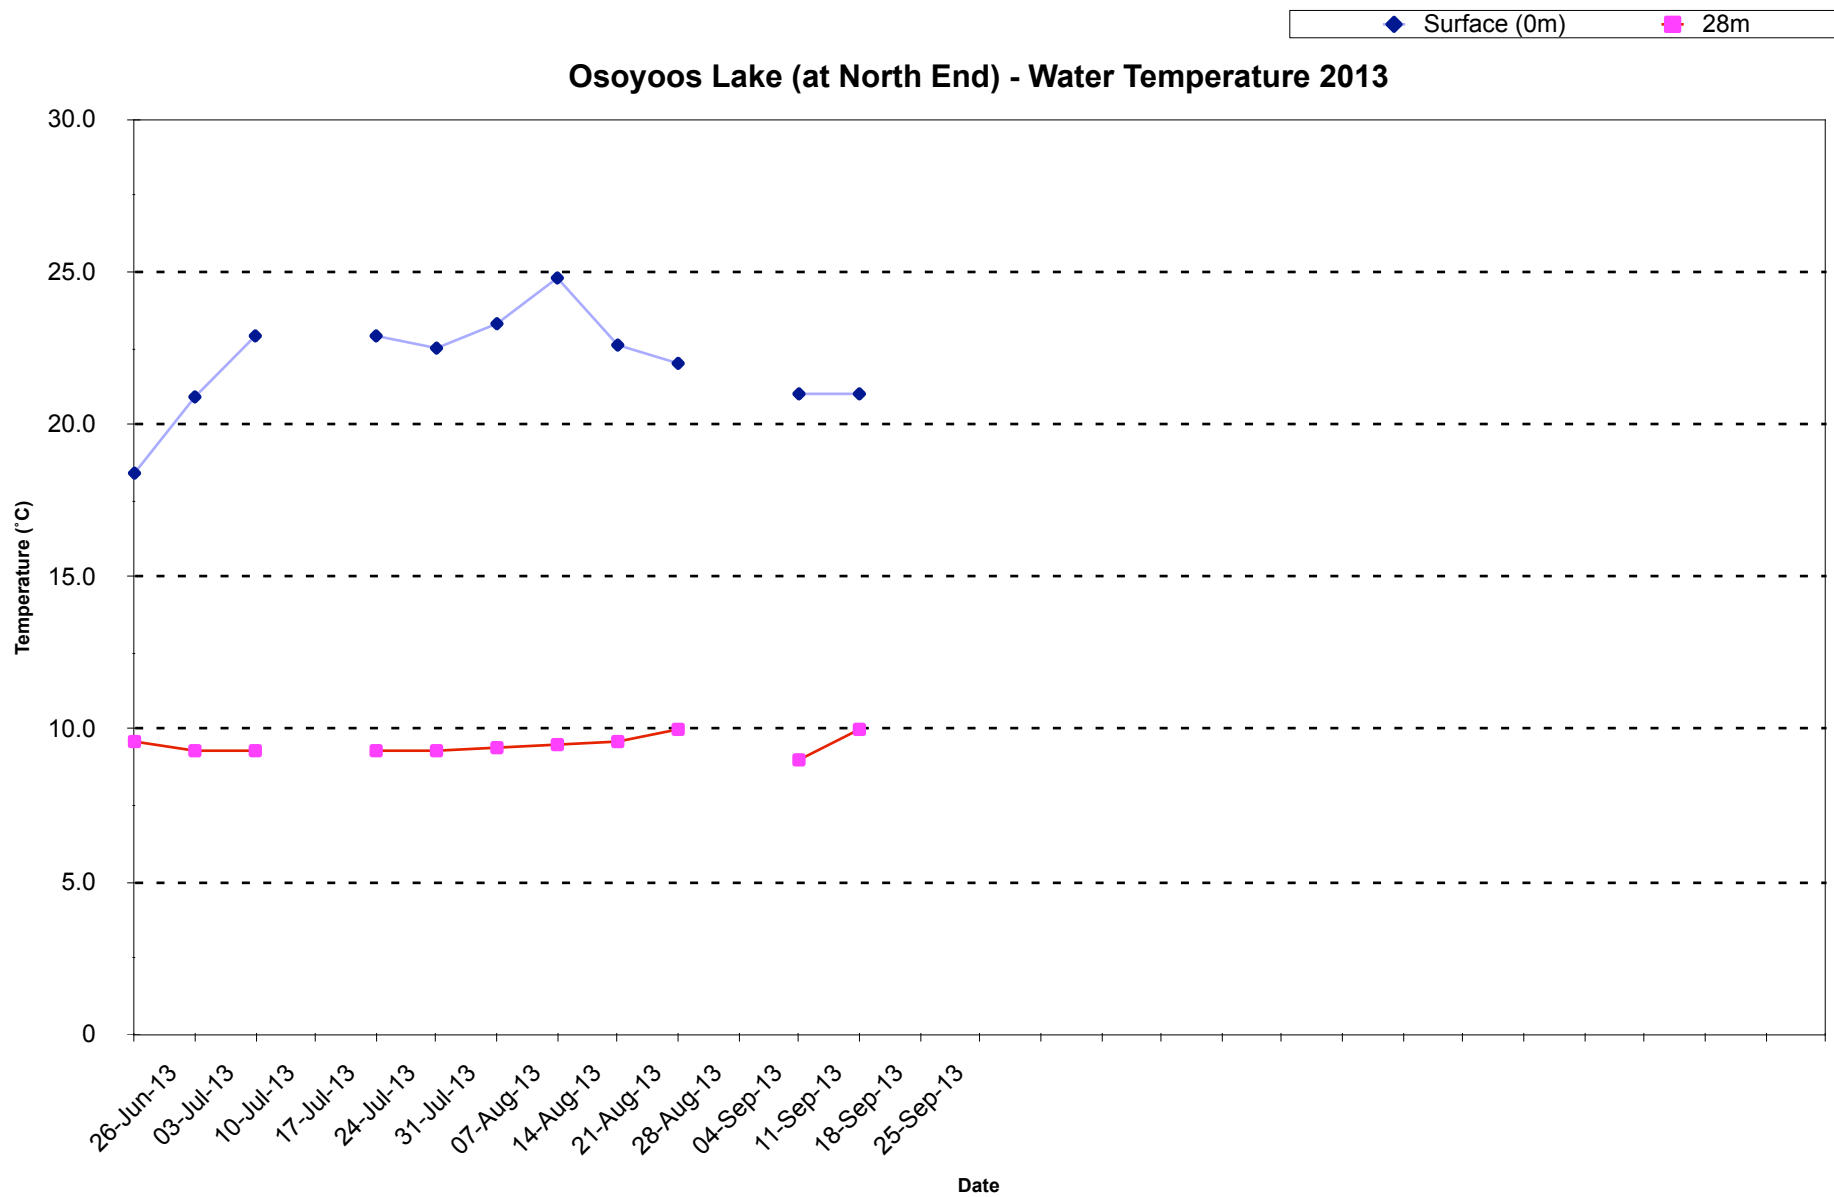

Osoyoos Lake (at North End) - Secchi Depth 2013

Osoyoos Lake (at North End) - Water Temperature 2013

Osoyoos Lake (at North End) - Dissolved Oxygen Levels 2013

Osoyoos Lake (at North End) - Specific Conductance 2013

Osoyoos Lake (at North End) - Temperature Depth Profiles 2013

Osoyoos Lake (at North End) - Oxygen Profiles 2013