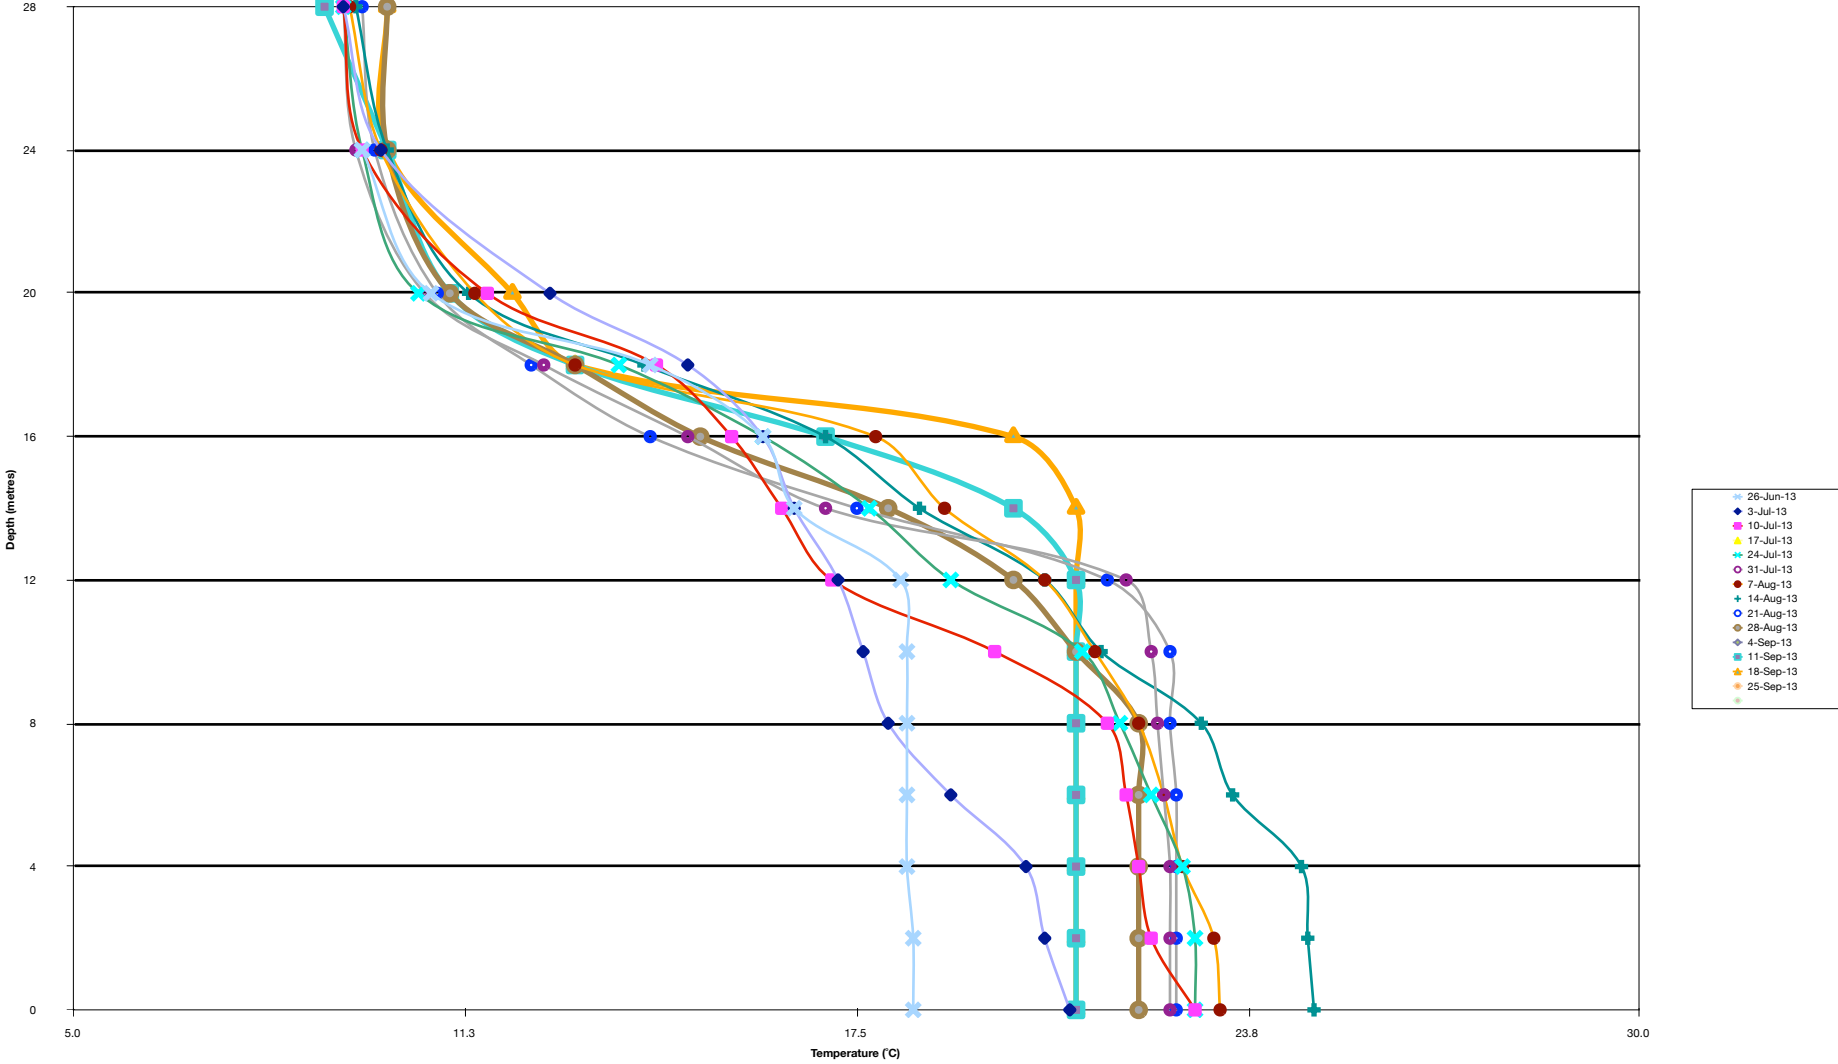

Osoyoos Lake (at North End) - Secchi Depth 2013

Osoyoos Lake (at North End) - Water Temperature 2013

Osoyoos Lake (at North End) - Dissolved Oxygen Levels 2013

Osoyoos Lake (at North End) - Specific Conductance 2013

Osoyoos Lake (at North End) - Temperature Depth Profiles 2013

Osoyoos Lake (at North End) - Oxygen Profiles 2013