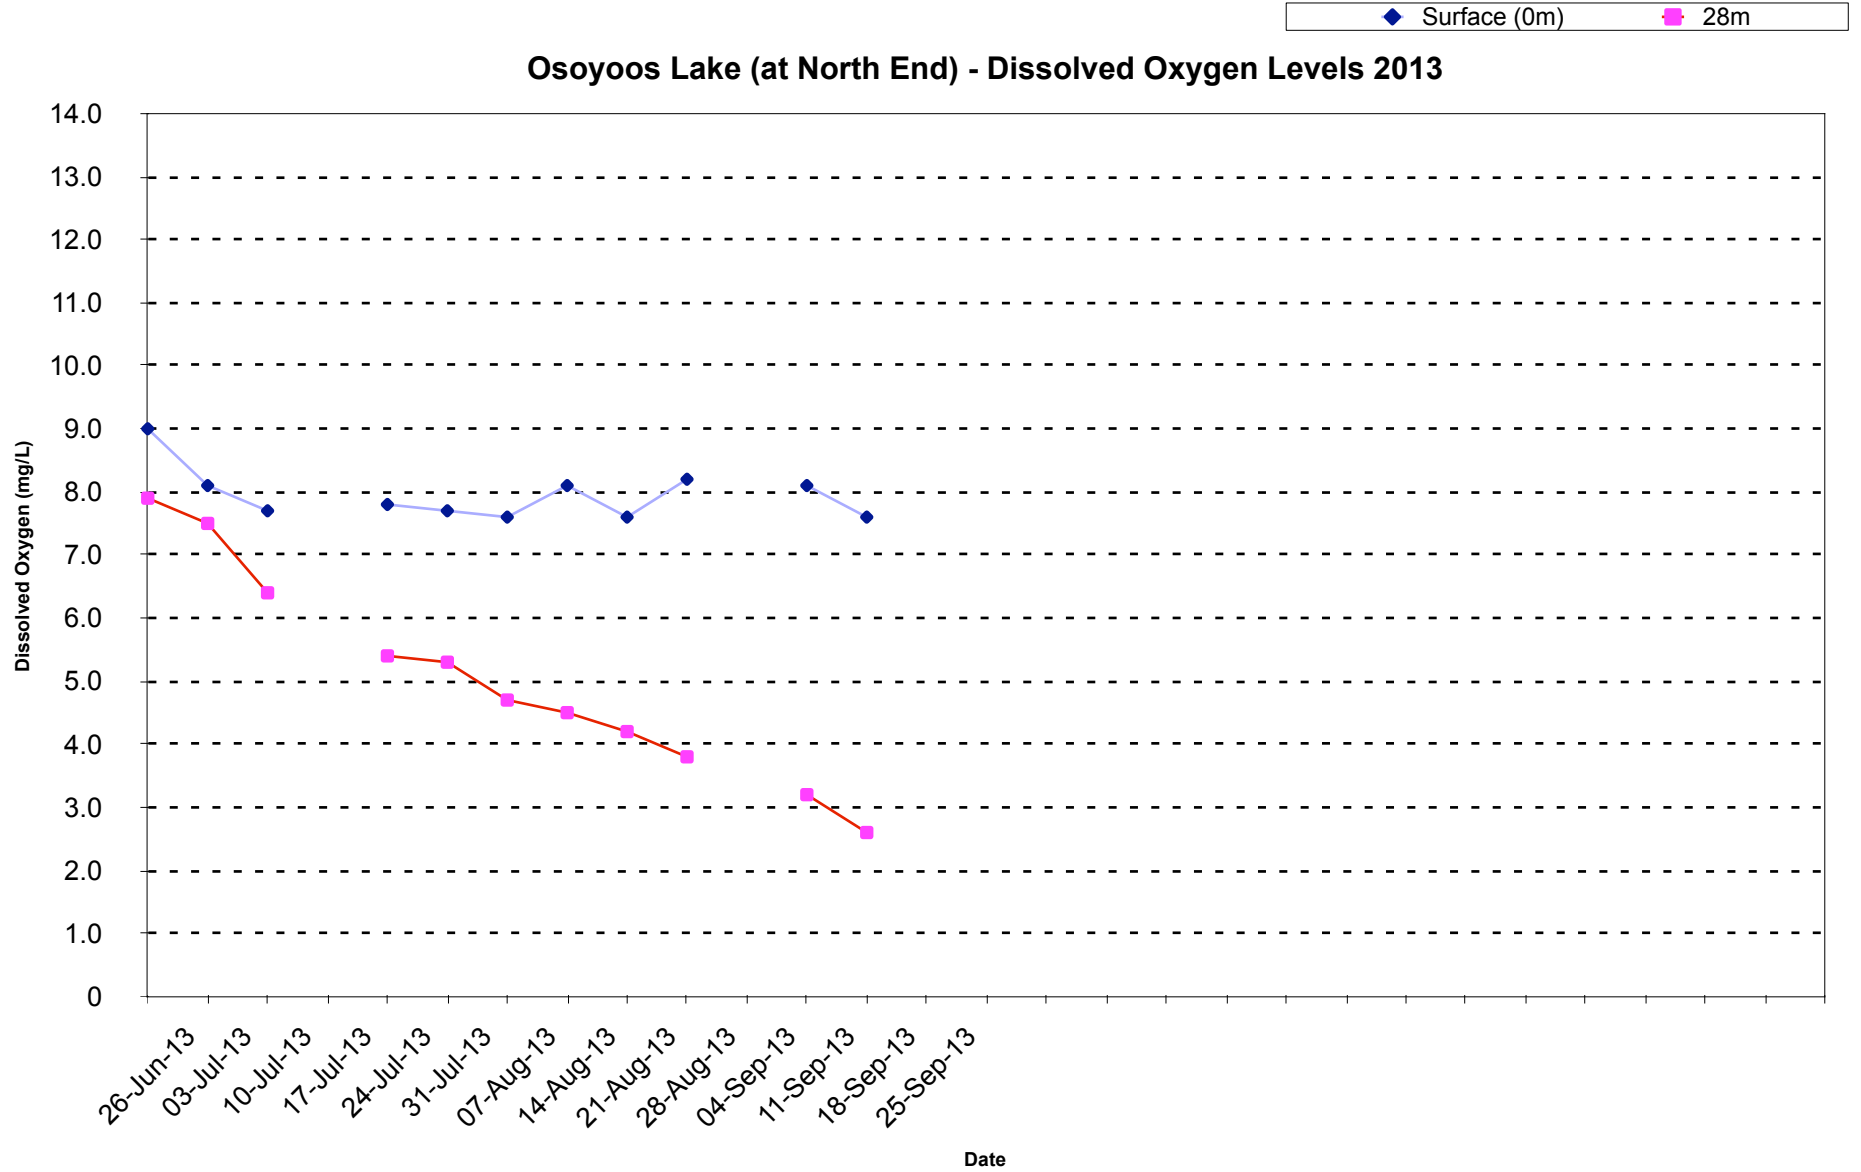

Osoyoos Lake (at North End) - Secchi Depth 2013

Osoyoos Lake (at North End) - Water Temperature 2013

Osoyoos Lake (at North End) - Dissolved Oxygen Levels 2013

Osoyoos Lake (at North End) - Specific Conductance 2013

Osoyoos Lake (at North End) - Temperature Depth Profiles 2013

Osoyoos Lake (at North End) - Oxygen Profiles 2013